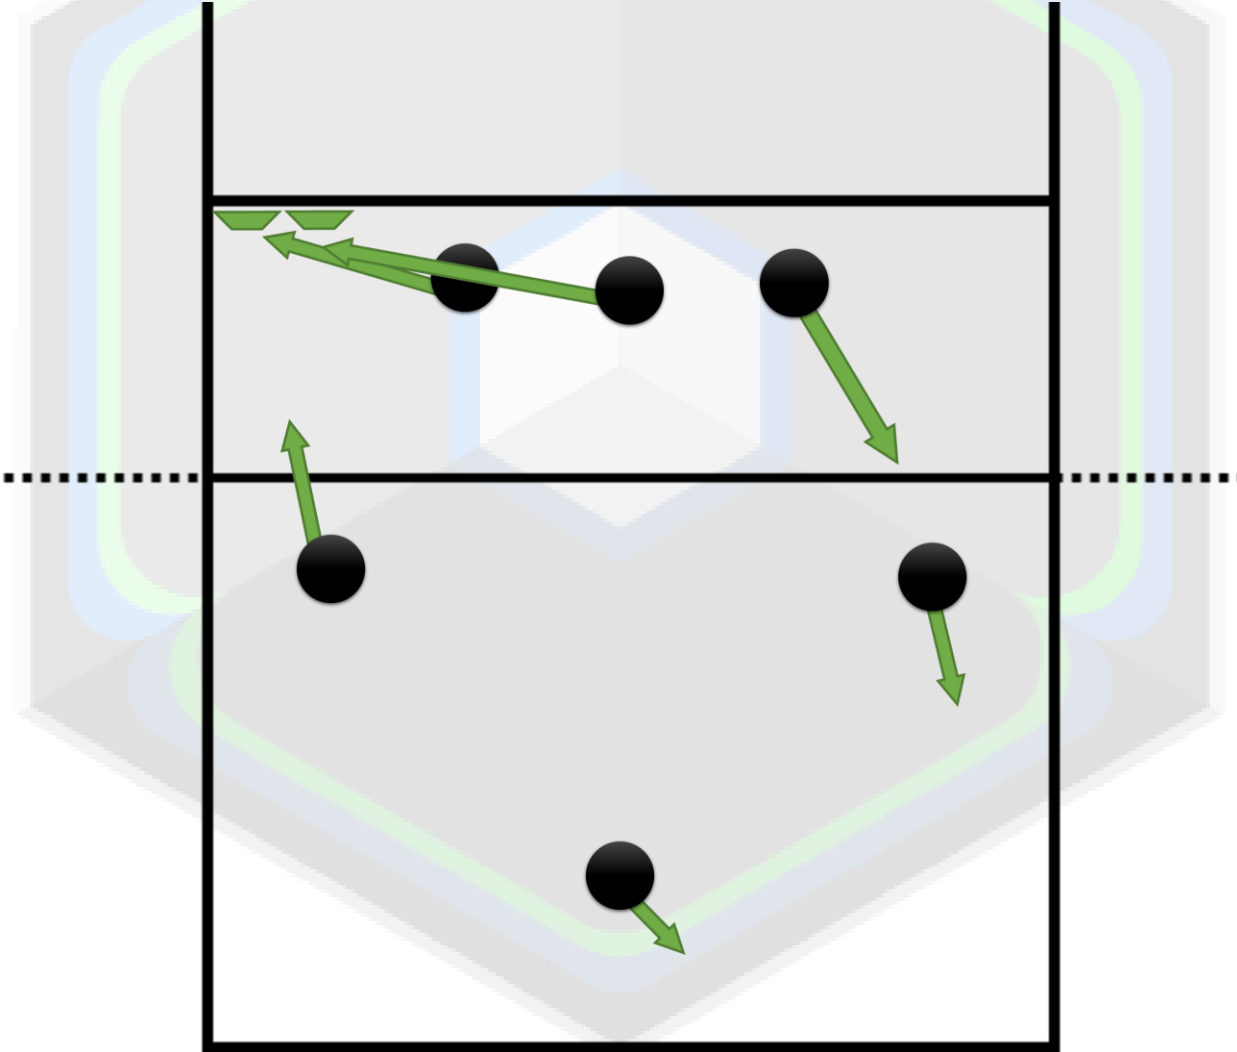

Base-Adjustments – Line Defense– All Positions – Right-Side