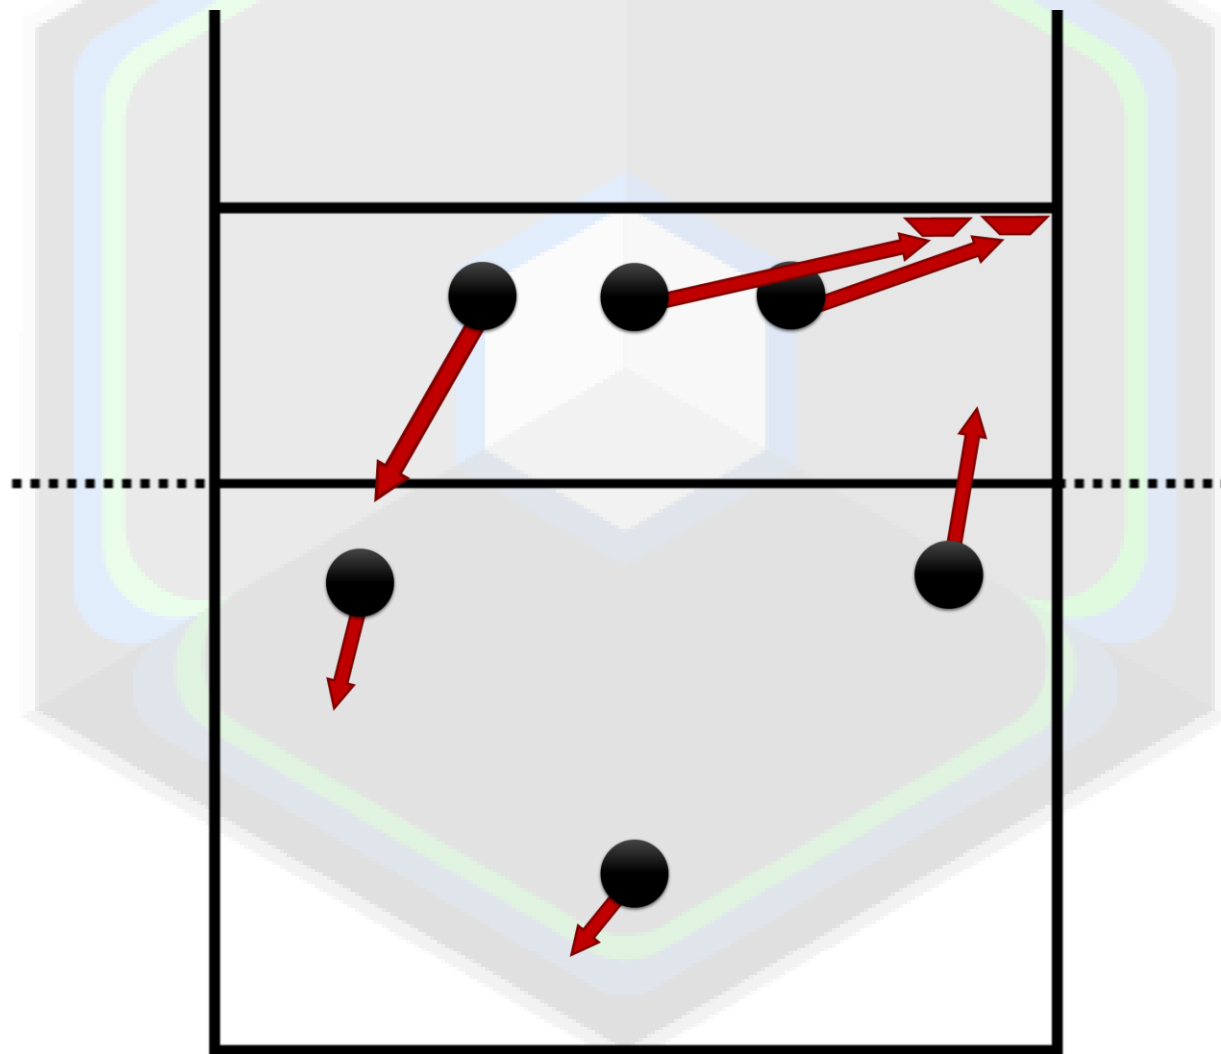

Base-Adjustments – Line Defense – All Positions – Outside