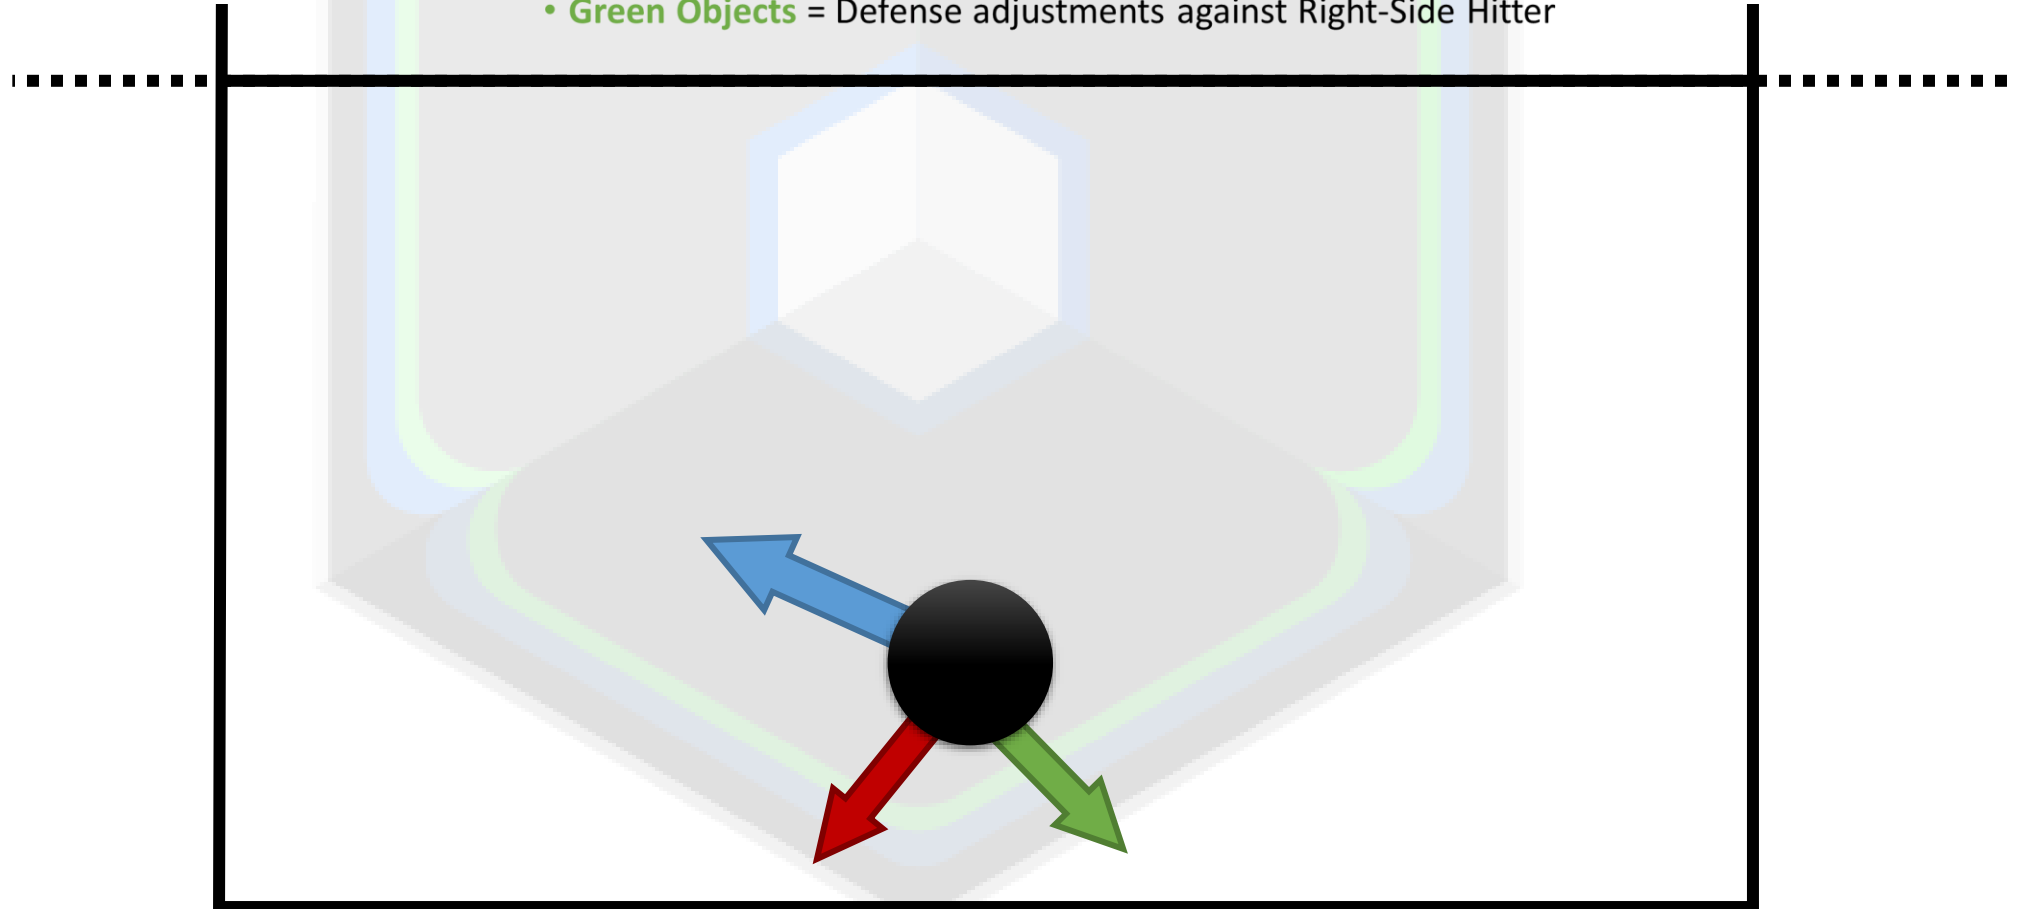

Middle-Back Defense – Defending Line and Protecting Right Back

- **Black Circles** = Defense starting location
- **Arrows** = Direction and location of movement
- **Boxes** = Block setup
- **Red Objects** = Defense adjustments against Outside Hitter
- **Blue Objects** = Defense adjustments against Middle Hitter
- **Green Objects** = Defense adjustments against Right-Side Hitter