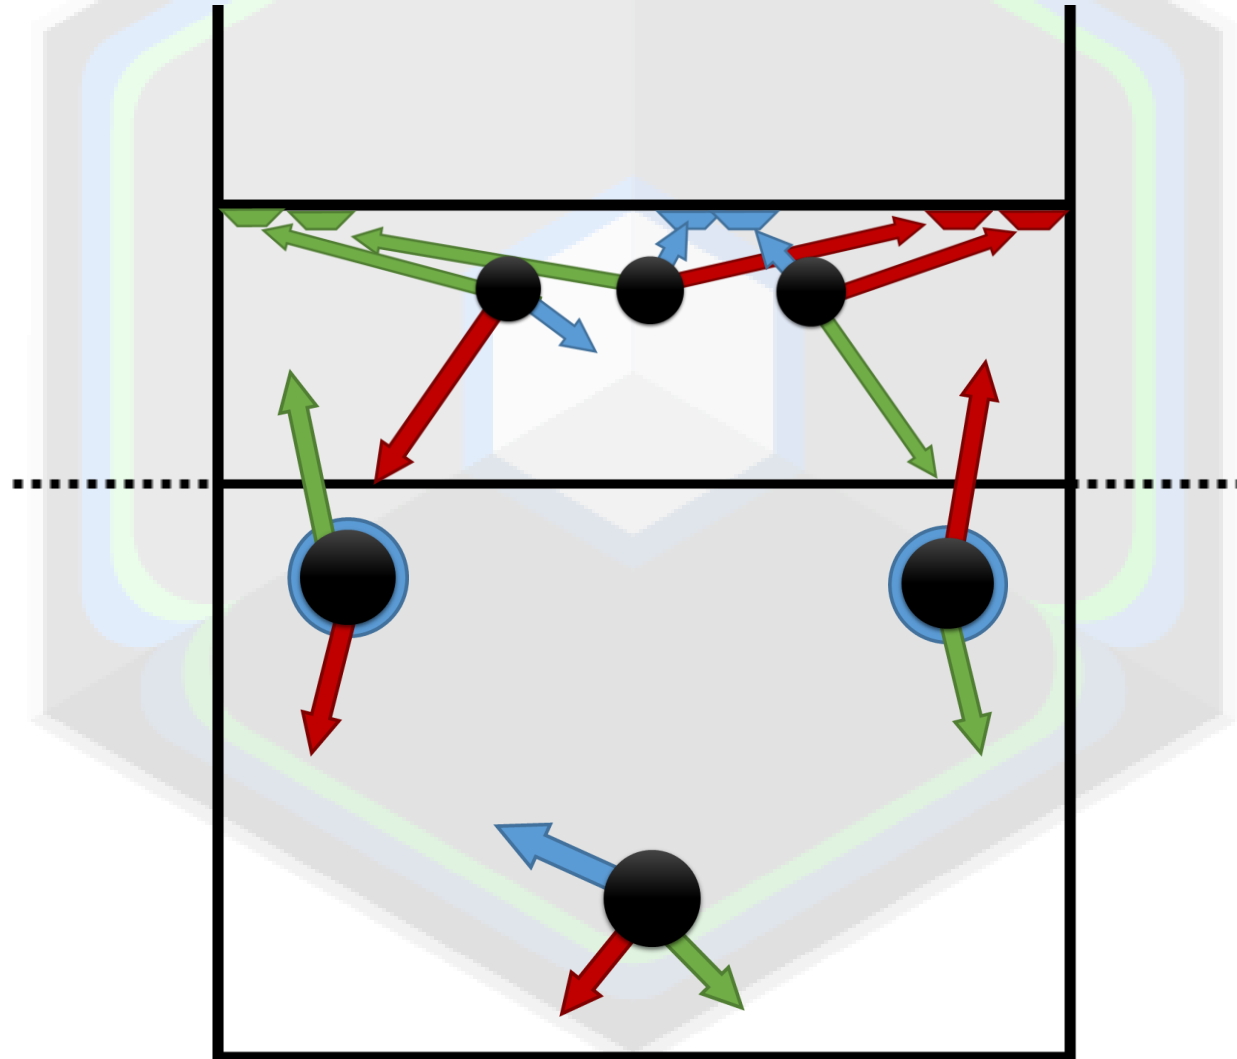

Defense against "Line Attacks" and Protecting Right-Back