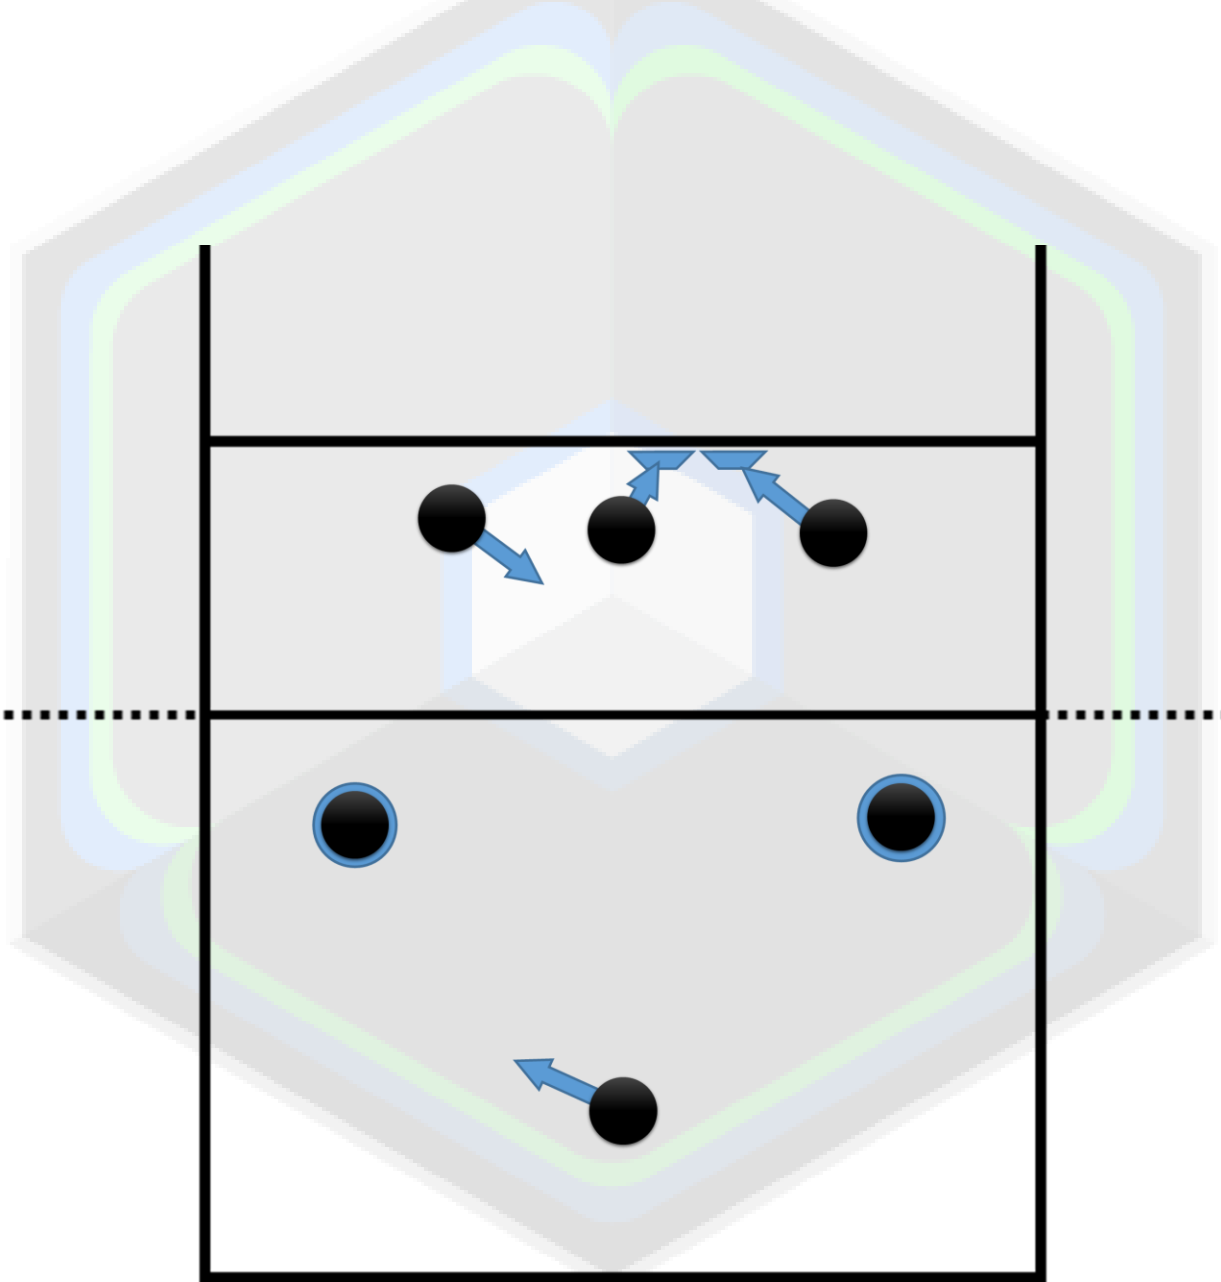

Base-Adjustments – Line Defense– All Positions – Middle