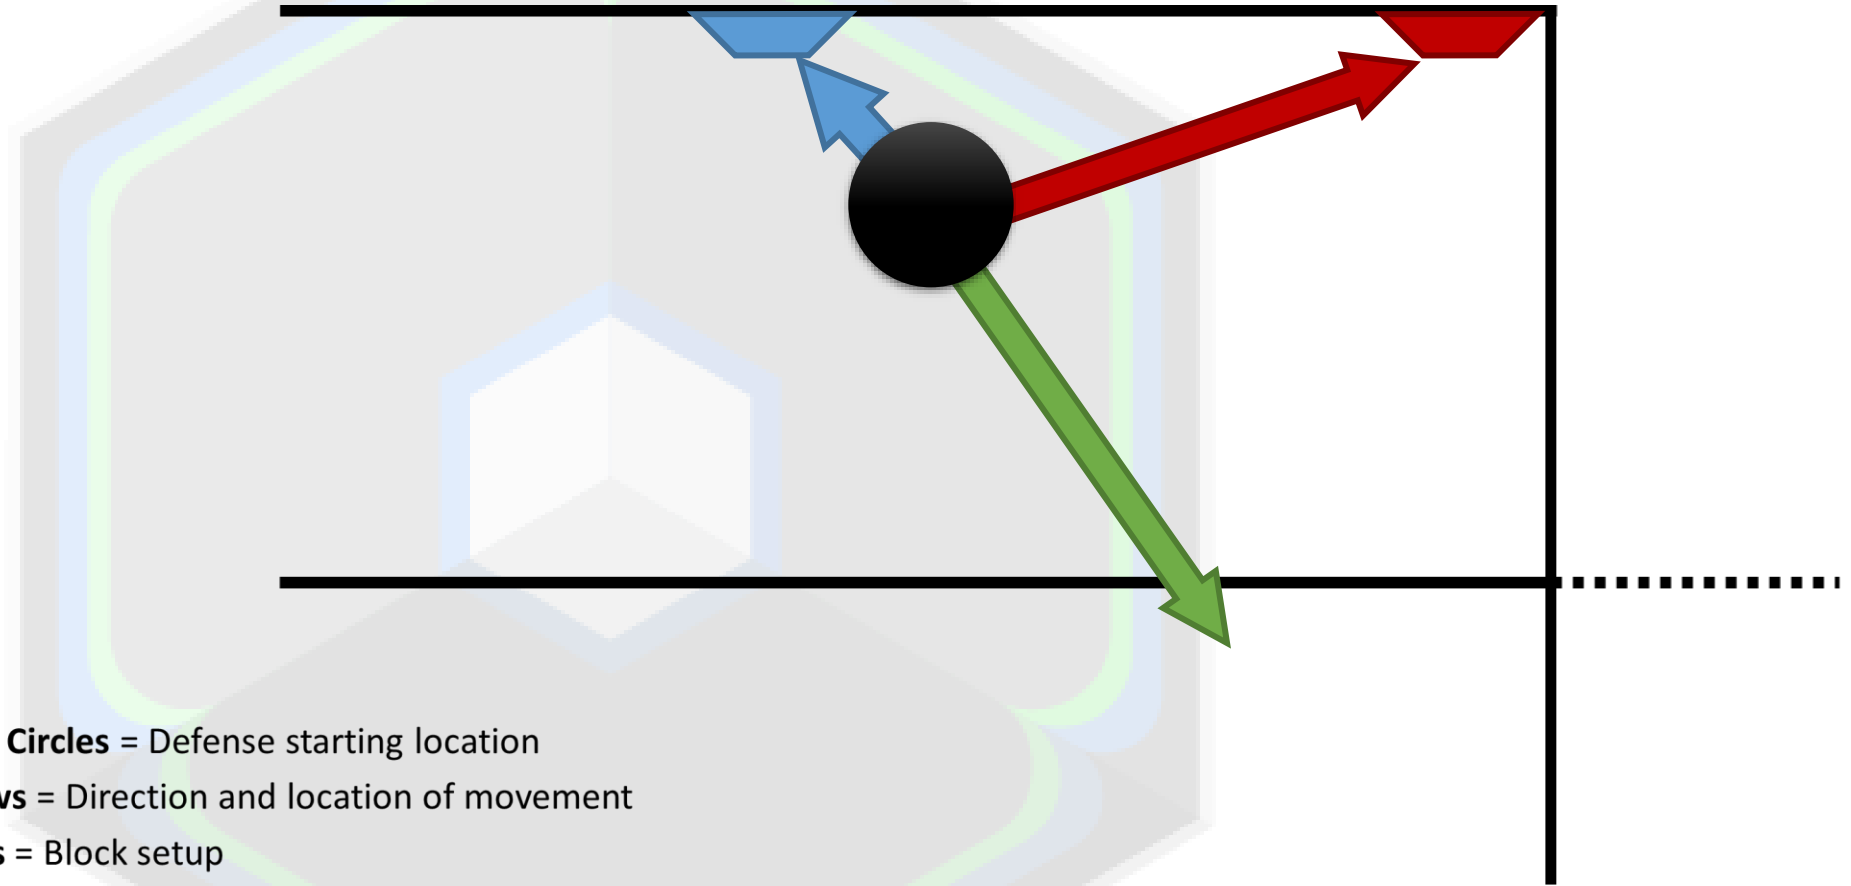

Right-Side Blocker Defense – Defending Line and Protecting Right Back

- **Black Circles** = Defense starting location
- **Arrows** = Direction and location of movement
- **Boxes** = Block setup
- **Red Objects** = Defense adjustments against Outside Hitter
- **Blue Objects** = Defense adjustments against Middle Hitter
- **Green Objects** = Defense adjustments against Right-Side Hitter