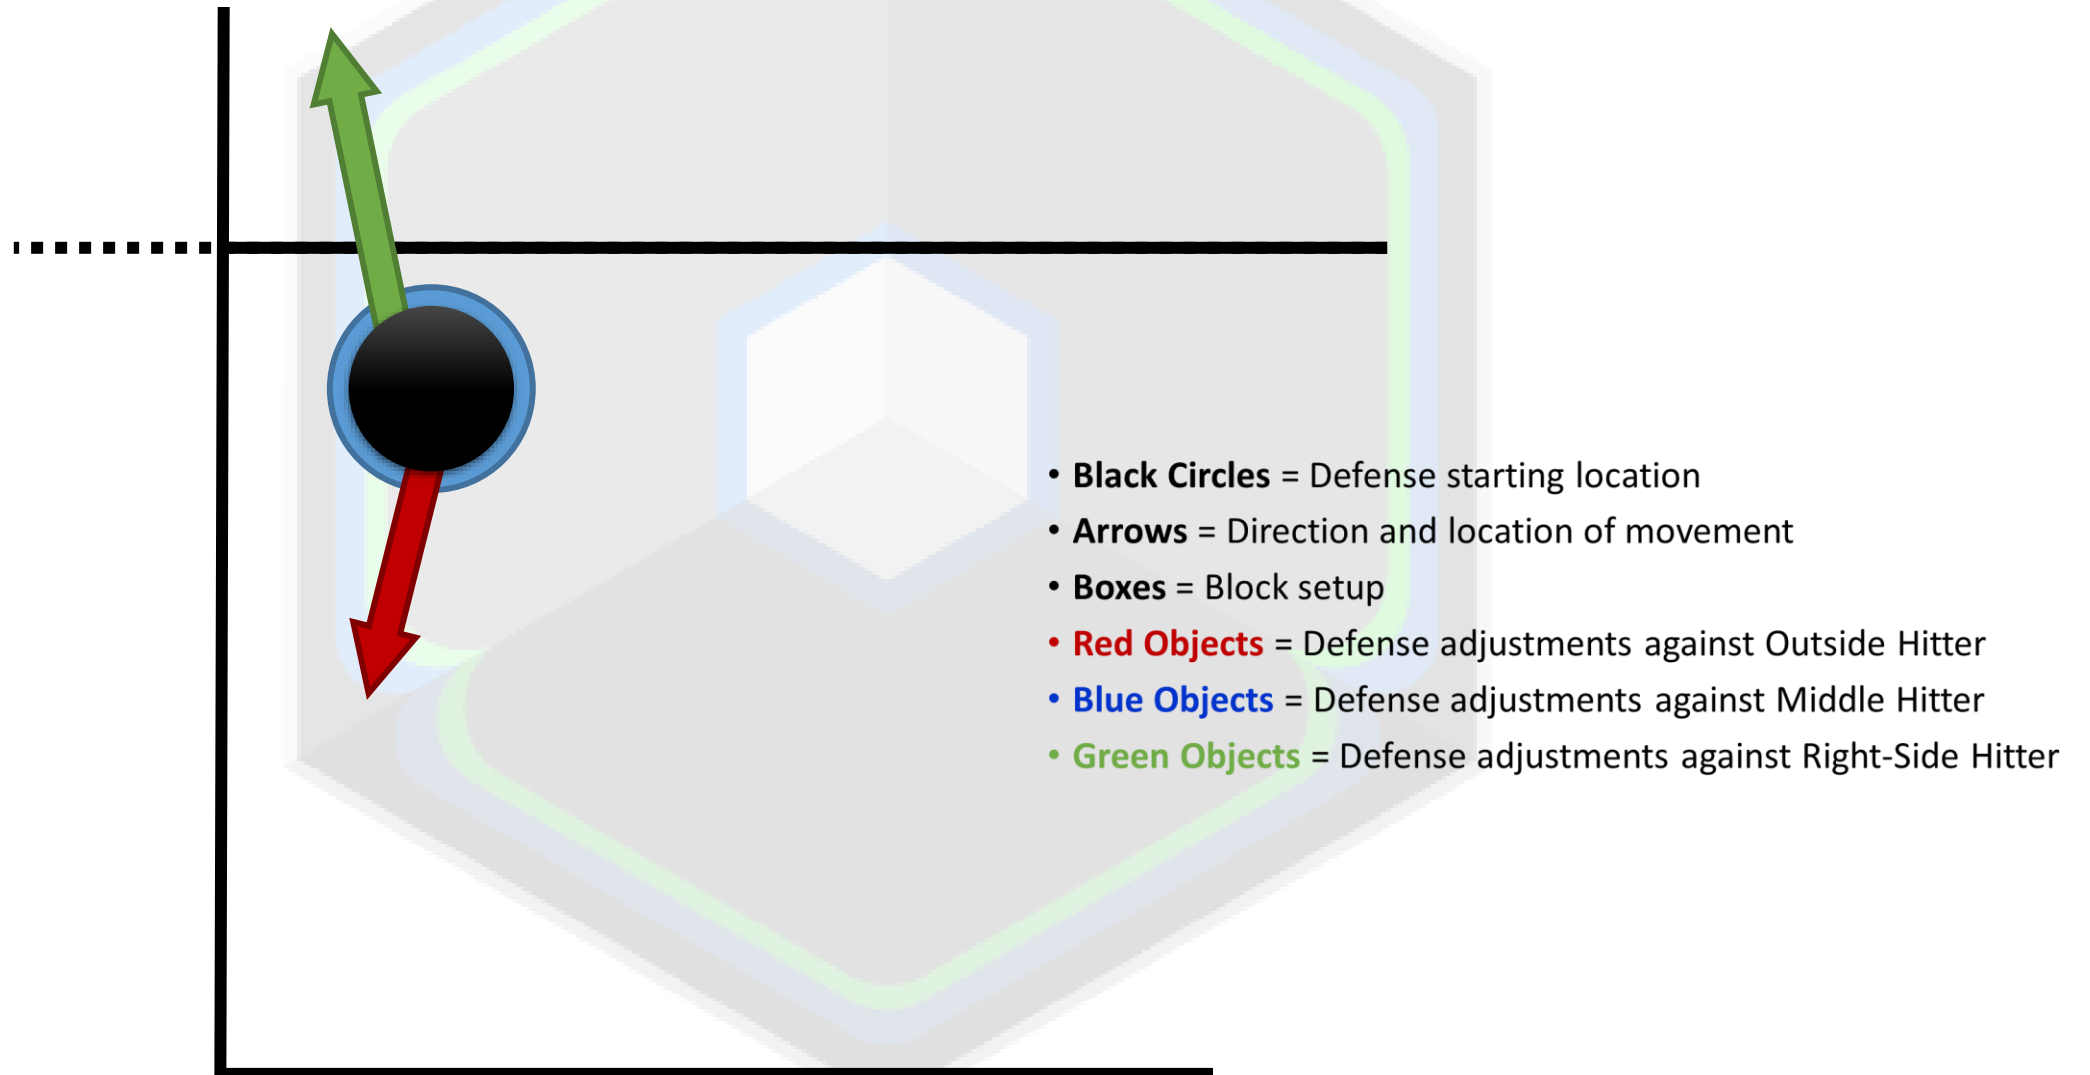

Left-Back Defense – Defending Line and Protecting Right Back