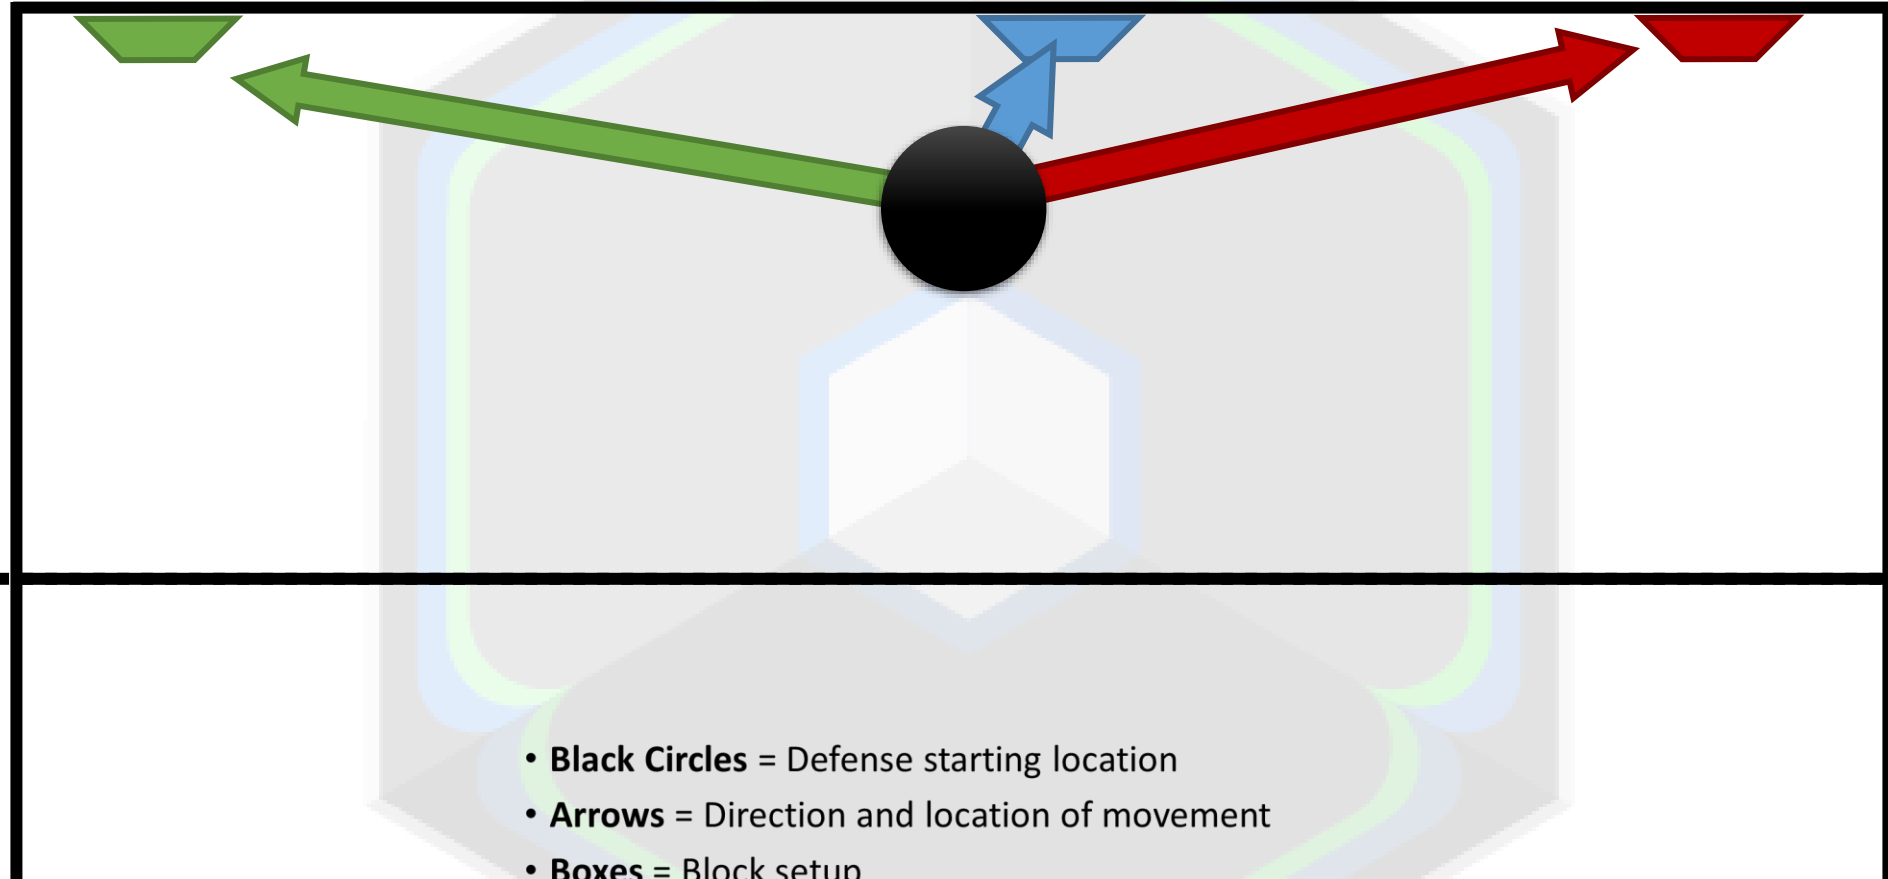

Middle Blocker Defense – Defending Line and Protecting Right Back

- **Black Circles** = Defense starting location
- **Arrows** = Direction and location of movement
- **Boxes** = Block setup
- **Red Objects** = Defense adjustments against Outside Hitter
- **Blue Objects** = Defense adjustments against Middle Hitter
- **Green Objects** = Defense adjustments against Right-Side Hitter